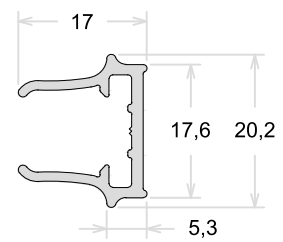

PSU105

Complemento Folha Central